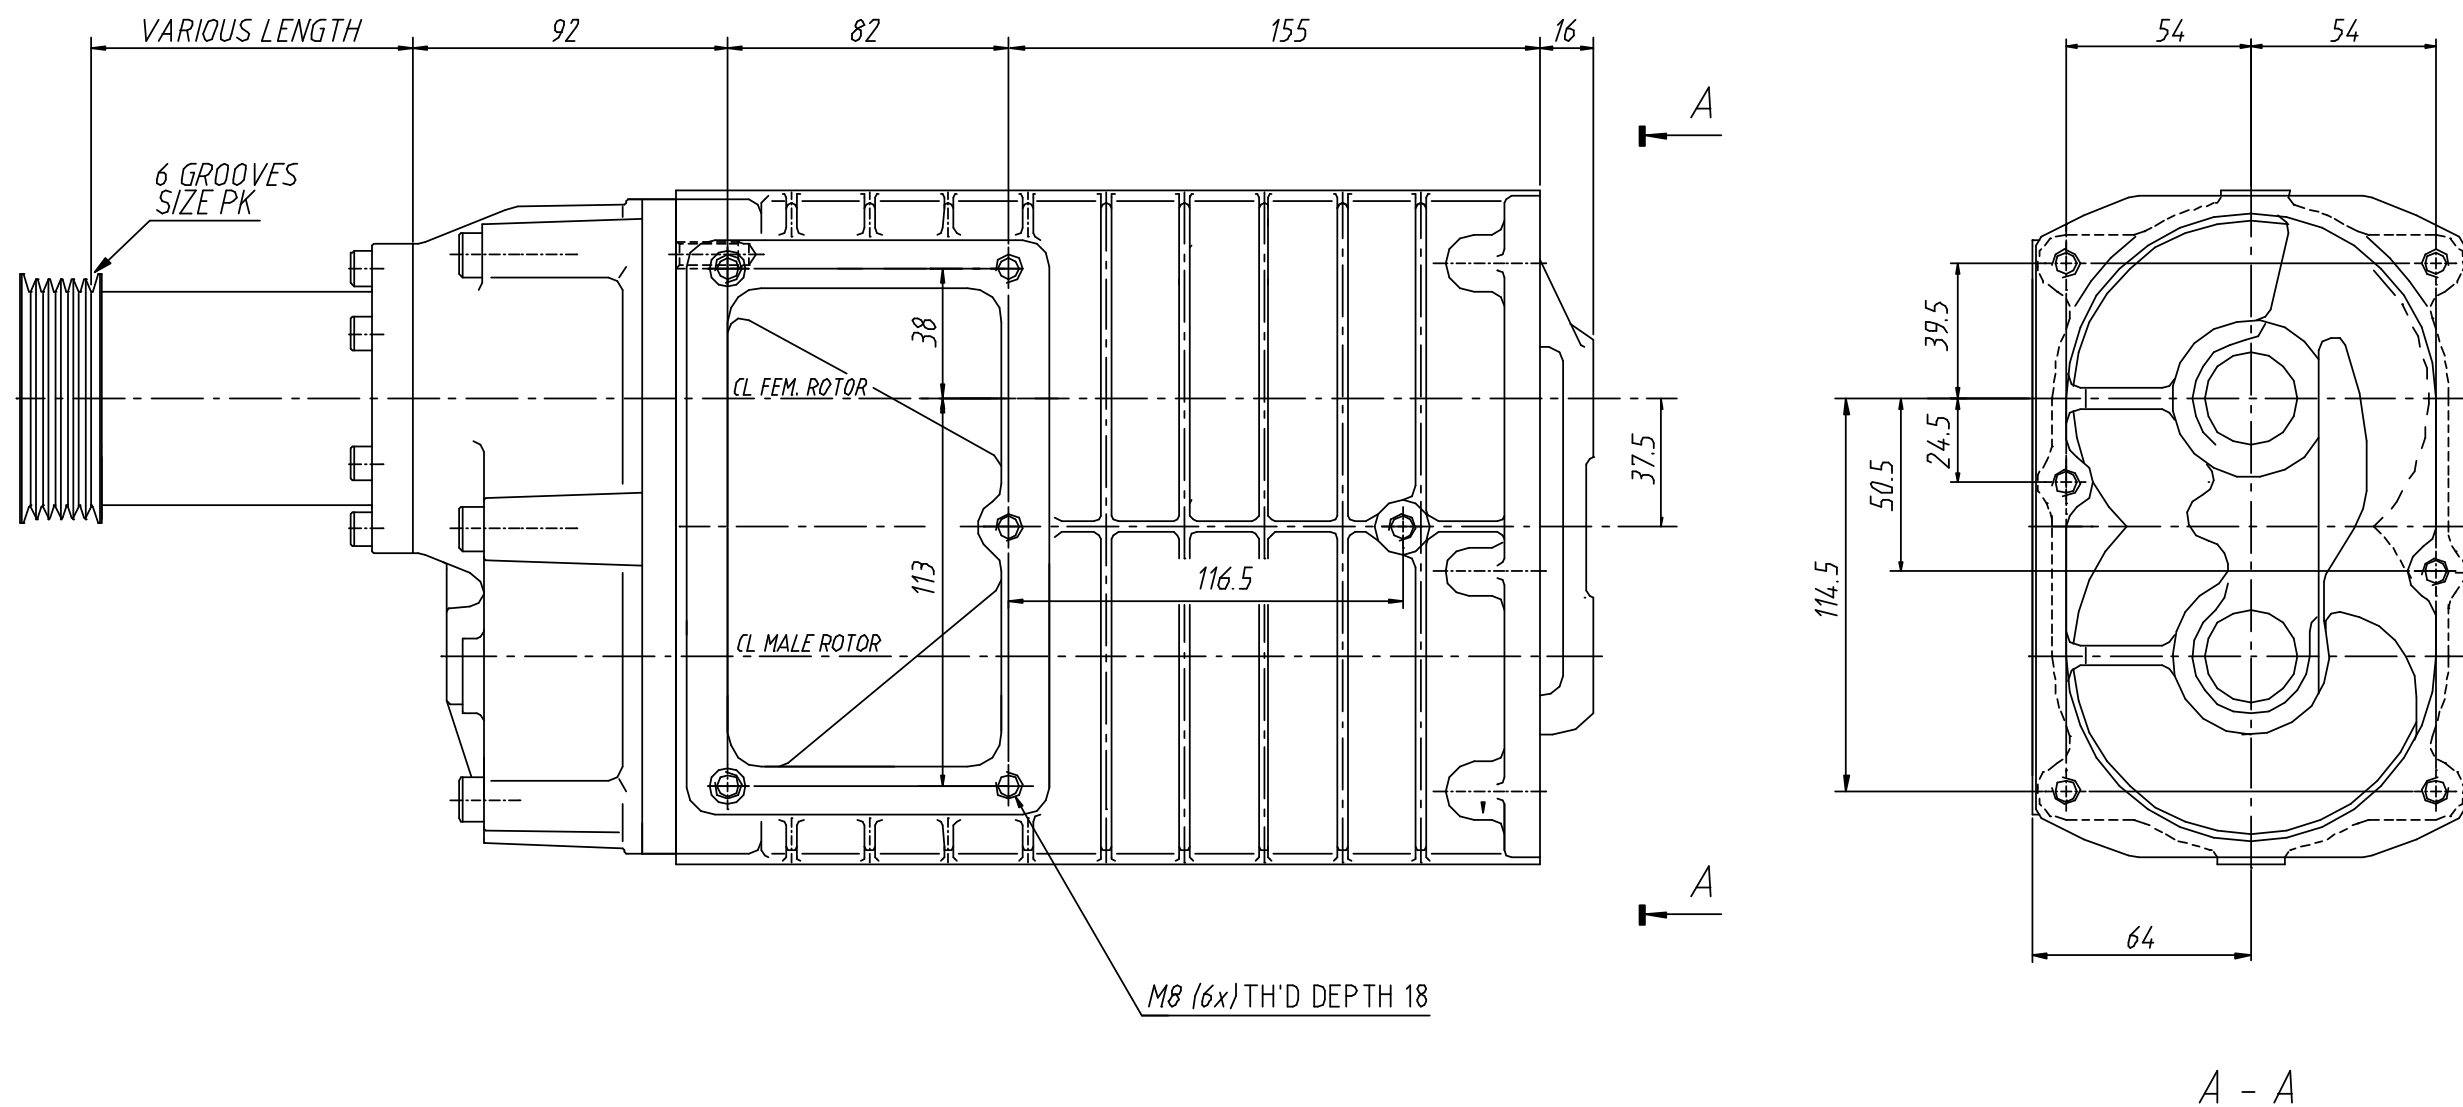

Lysholm Technologies Twin-Screw Supercharger 2300AX Dimension Drawing

DISPLACEMENT 2.3 L/REV.
MAX SPEED 13000 RPM CONT.
INTERNAL LUBRICATION SYSTEM OR
CIRCULATING OIL FOR SOME APPLICATIONS.

ALL DIMENSIONS IN METRIC