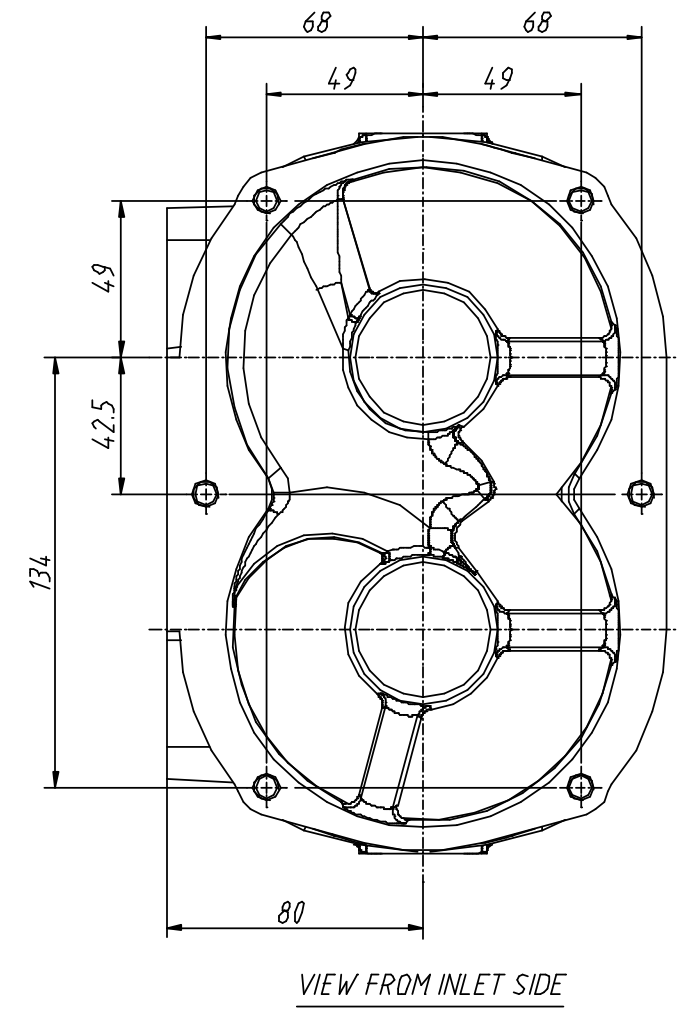

# Lysholm Technologies Twin-Screw Supercharger 3300AX Dimension Drawing

DISPLACEMENT 3.3 L/REV.  
MAX SPEED 11000 RPM CONT.  
INTERNAL LUBRICATION SYSTEM OR  
CIRCULATING OIL FOR SOME APPLICATIONS.

ALL DIMENSIONS IN METRIC