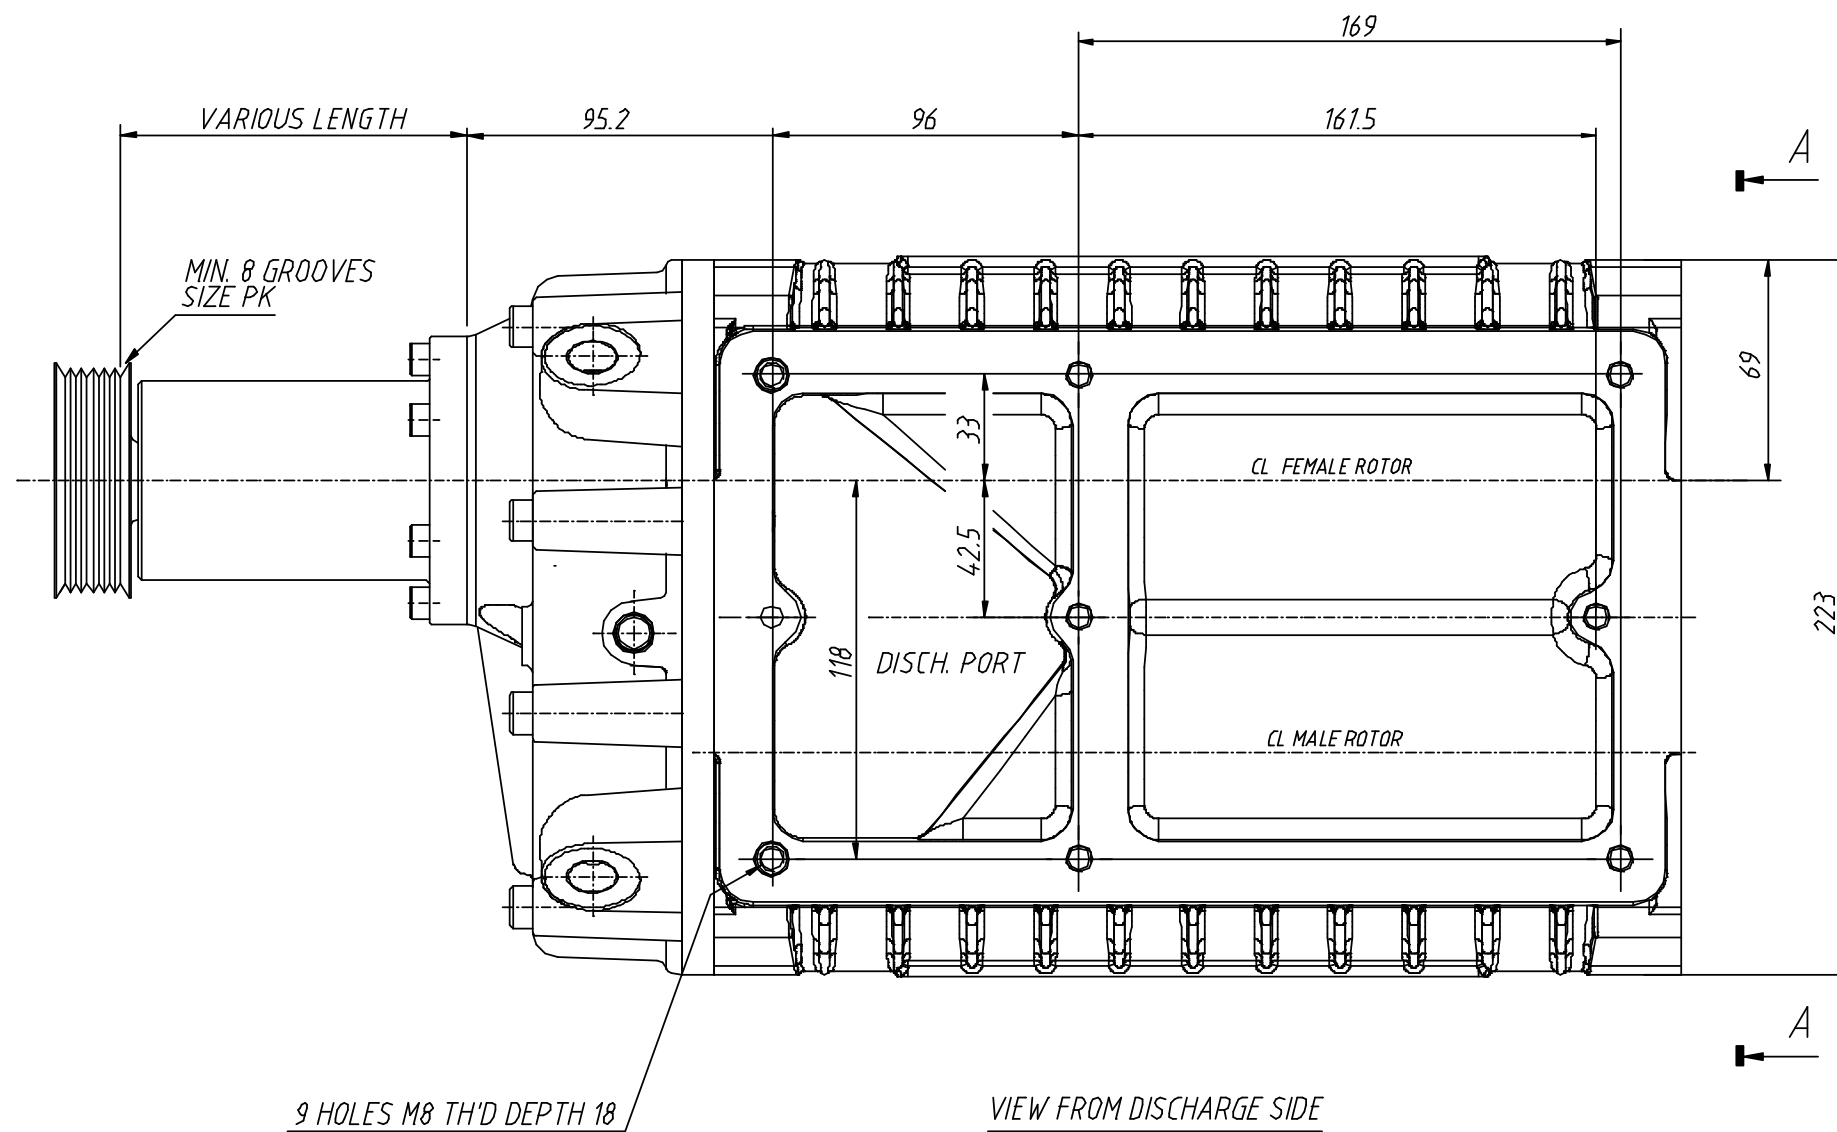

# Lysholm Technologies Twin-Screw Supercharger 3300AX Dimension Drawing

DISPLACEMENT 3.3 L/REV.  
MAX SPEED 11000 RPM CONT.  
INTERNAL LUBRICATION SYSTEM OR  
CIRCULATING OIL FOR SOME APPLICATIONS.

ALL DIMENSIONS IN METRIC