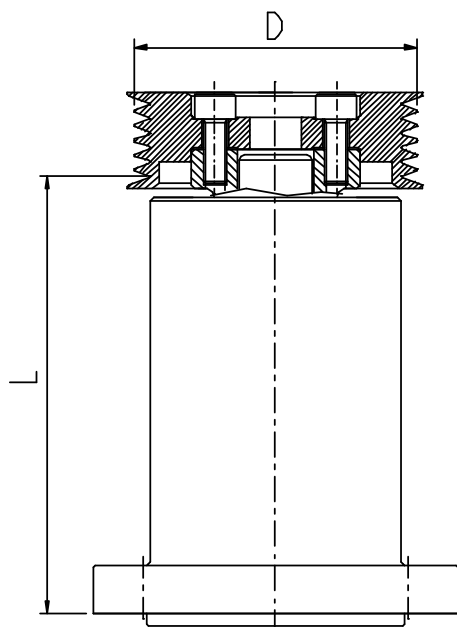

SUPERCHARGER LYSHOLM

EXTENSION DRIVE

BELT TYPE "PK" 6 - 10 RIBS

EXTENSION LENGTH "L" MM (INCH)

79 mm - 282 mm
3.11" - 11.10"

PULLEY DIA "D" MM (INCH)

60 mm - 100 mm
2.36" - 4.00"

EXTENSION LENGTH "L" MM (INCH)

WITH TURNED PULLEY

83 mm - 286 mm
3.27" - 11.26"