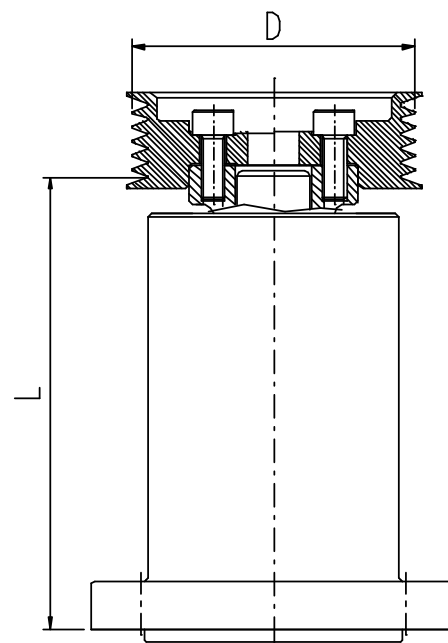

SUPERCHARGER LYSHOLM

EXTENSION DRIVE

BELT TYPE "PK" 6 - 10 RIBS

EXTENSION LENGTH "L" MM (INCH)

79 mm - 282 mm
3.11" - 11.10"

PULLEY DIA "D" MM (INCH)

60 mm - 100 mm
2.36" - 4.00"

EXTENSION LENGTH "L" MM (INCH)

WITH TURNED PULLEY

83 mm - 286 mm
3.27" - 11.26"